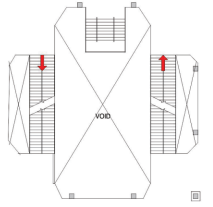

WTCKL

吉隆坡世界贸易中心
World Trade Centre
Kuala Lumpur
Malaysia