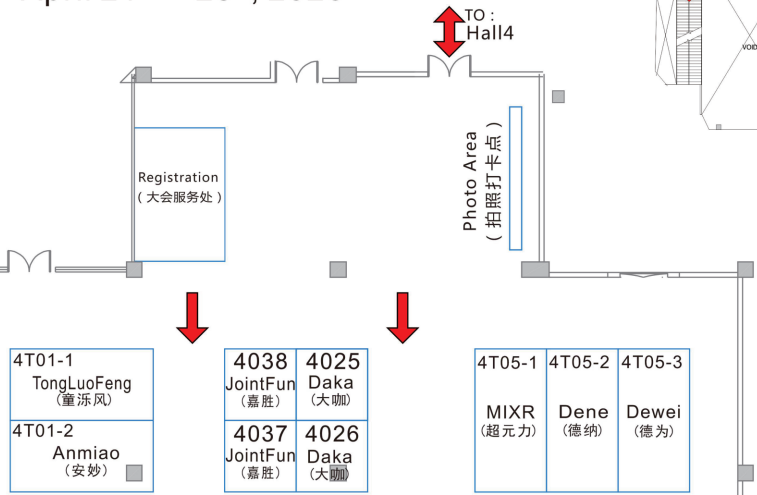

2026 GTI Southeast Asia Expo

2026GTI 东南亚泛娱乐产业展

April 21rd — 23st, 2026

WTCKL

吉隆坡世界贸易中心
World Trade Centre
Kuala Lumpur
Malaysia

Hall4 (四楼)

4060	4051
Semico	Wantga (玩聚优品)
4059	4052
Semico	Huaqi (华启)
4058	4053
Park Games	GuangZhiMing (光之明)
4057	4054
Park Games	Kedie (科蝶)
4056	4055
Jiangxin (匠心)	Kedie (科蝶)

- Column size (柱子尺寸): 1300mmx650mm
- Column size (柱子尺寸): 650mmx650mm